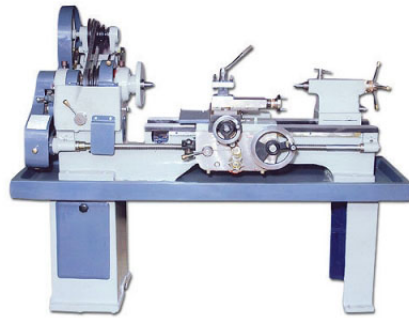

---

**NAUGRA<sup>®</sup>**

**Product Name :**  
Light Duty Upper Motor Lathe

**Product Code :**  
Lathe0004

**Description :**

**Technical Specification :**

**NAUGRA<sup>®</sup>**

**Civil Laboratory Equipment Manufacturers and Suppliers India Civil Lab Exports India**