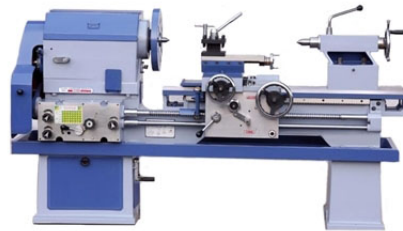

---

**NAUGRA<sup>®</sup>**

**Product Name :**  
MAX Series Super Model

**Product Code :**  
VBDLM0005

**Description :**

**Technical Specification :**

**NAUGRA<sup>®</sup>**

**Civil Laboratory Equipment Manufacturers and Suppliers India Civil Lab Exports India**